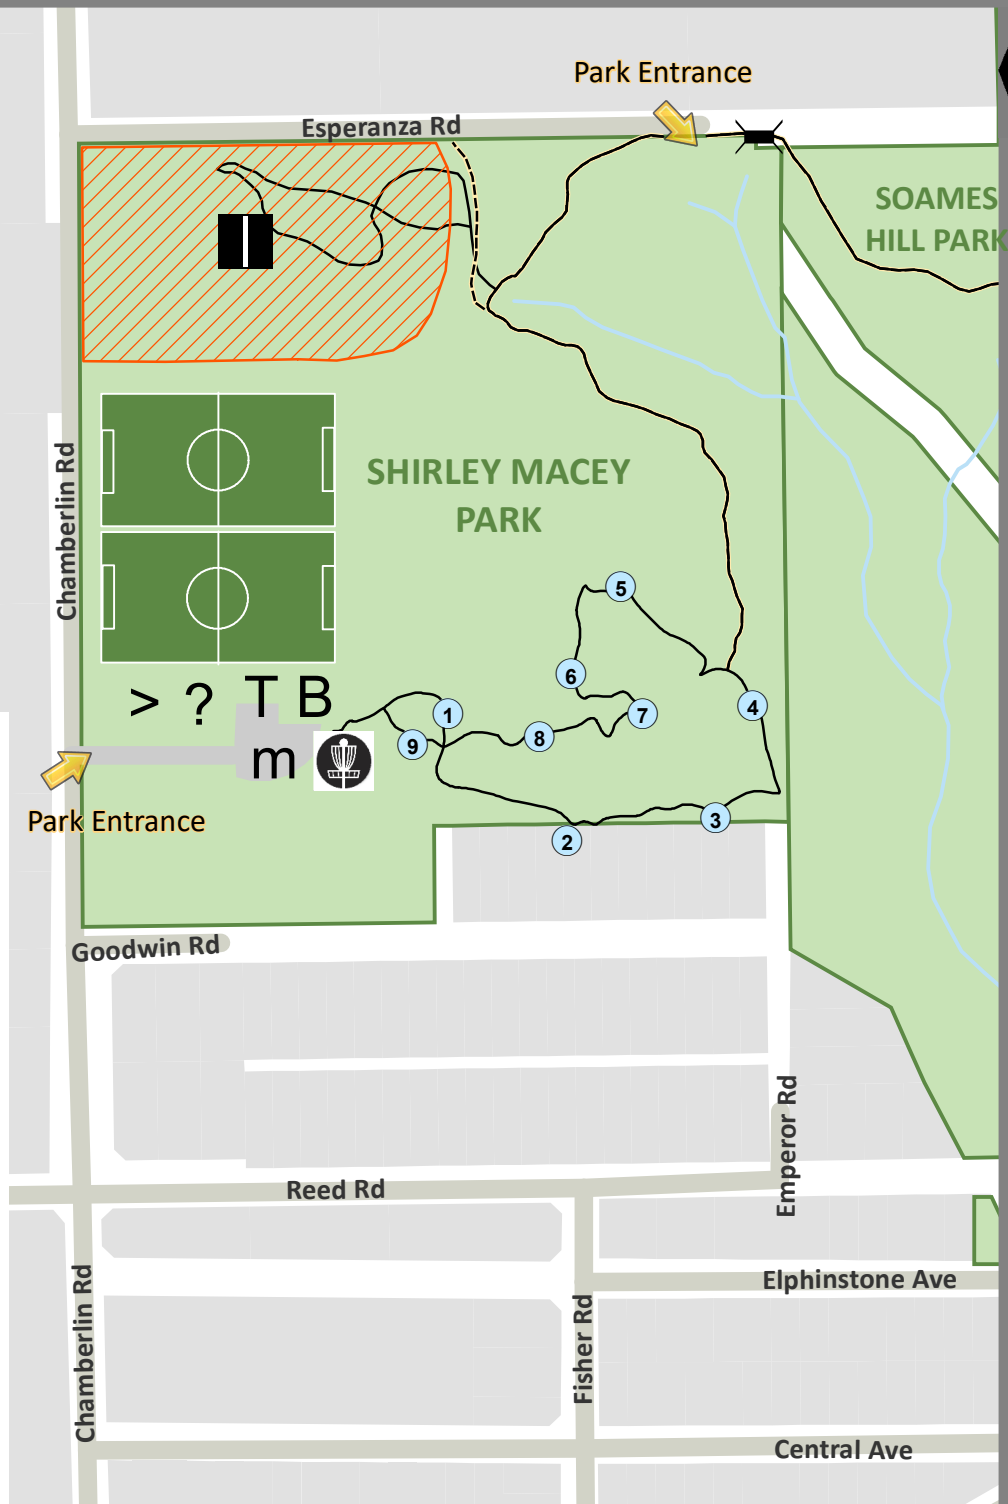

Shirley Macey Park

A 34 acre park containing 2 grass playing fields, childrens playground and water park, change rooms, public washrooms, Eric Cardinal Hall and a Frisbee Disc Golf course. The community hall has a full kitchen and can accomodate up to 82 people. Contact SCRDR Recreation for booking information.

>	Picnic Area	—	Disc Golf Course
?	Playground / Waterpark	■	Park
T	Eric Cardinal Hall	- - -	Trail
B	Public Washroom	●	Disc Golf Basket
m	Parking Area	⊕	Frisbee Disc Golf
		■	Dog Park

- Dogs are welcome, but please keep them on a leash at all times and use waste bags
- Trail conditions vary and can be affected by wind and other weather conditions
- Bears and other wildlife are known to frequent the park, so please be bear aware
- Fires are not permitted